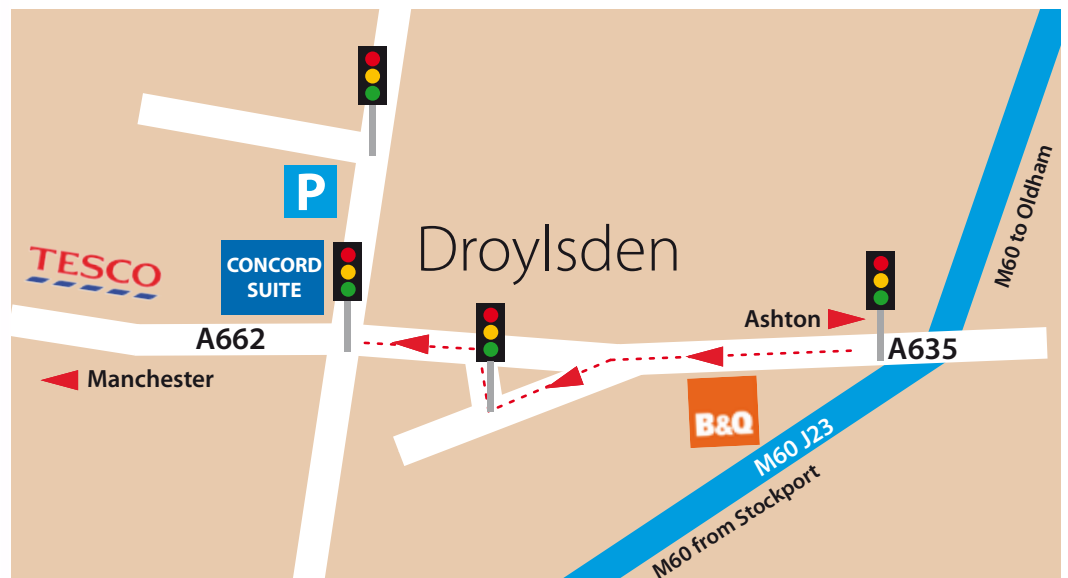

## General location

We are situated in the centre of Droylsden, just set back from Ashton New Road (A662) which is the main road which runs through Droylsden.

## Motorway links

We're just 5 minutes from Junction 23 of the **M60**...

- Take the **A635** towards Manchester, passing **B&Q** on left
- At one way system, bear right and first left, following local signs for Droylsden **A662**
- The **Concord Suite** is on the right at the next traffic lights

## From Manchester

Take either the **A662** (Ashton New Rd) or the **A635** (Ashton Old Rd), which goes past Manchester City's ground. Both will bring you to Droylsden after about 5 miles.

## Car parking

The nearest car park is a pay & display just behind the Concord Suite, where you can park for up to three hours. If travelling from Ashton or the M60, simply turn right at the traffic lights into Market Street, left at the lights, and it is on your left.